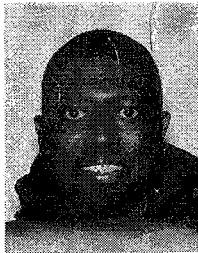

# 60-DAY TEMPORARY DRIVING CERTIFICATE

This TDC is valid for driving purposes only and is valid up to 60 days from the date of issuance.

Please carry this TDC while driving until you receive your driver license.

**NORTH CAROLINA**

**COMMERCIAL DRIVER LICENSE**

4a DLN **000028269681** 9 Class **A**

1 **SMITH**  
2 **ERNEST FITZGERALD**

3 **7413 CHESTERBROOK LN**  
**CHARLOTTE, NC 28273-3470**

9 Date of birth **06/12/1975** 15 Sex **M** 18 Eyes **BRO**  
16 Height **5'-11"** 19 Hair **BLK**  
9a End **NONE** 12 Restr **NONE**

*Ernest Fitzgerald*

5 DD **0042752754** RACE

4a Iss 'DUP' **12/09/2025** 4b Exp **02/07/2026**

*Paul Fain*  
COMMISSIONER OF MOTOR VEHICLES

CLASS: A-Any combination of vehicles with a GVWR of 26,001 lbs or more provided the GVWR of the vehicle being towed is in excess of 10,000 lbs.  
ENDORSEMENTS: NONE  
RESTRICTIONS: NONE

0000000004675659

Your N.C. Driver License or Learner Permit will be sent by First-Class mail.

- View this certificate for accuracy before you leave the DMV office.
- If DMV returned your old DL/ID card to you, You may use it for photo identification until your new driver license or learner permit arrives.