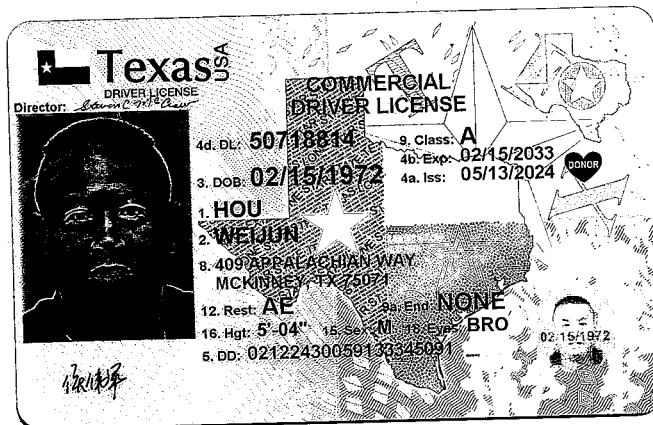

- (1) Reimburse you for the cost of the overweight fine if our scale is wrong, **OR**
- (2) A representative of CAT Scale Company will appear in court **WITH** the driver as an expert witness if we believe our scale was correct.

IF YOU SHOULD GET AN OVERWEIGHT FINE, YOU SHOULD DO THE FOLLOWING TO GET THE PROBLEM RESOLVED:

1) Post bond and request a court date.
2) Call CAT Scale Company direct 24 hours a day at 1-877-CAT-SCALE, ext. 7 (Toll Free) or visit www.catscaleguarantee.com for instructions.
3) **IMMEDIATELY** send a copy of the citation, CAT Scale Ticket, your name, company, address, and phone number to CAT Scale Company Attn: Guarantee Department.

* The four weights shown below are separate weights. The GROSS WEIGHT is the CERTIFIED WEIGHT and was weighed on a full length platform scale. All weights are guaranteed by CAT Scale.

DATE: 2-07-26

SCALE: 2237

LOCATION: PILOT TRAVEL CENTERS

14070 FM 1472

LAREDO TX

STEER AXLE	10940 lb
DRIVE AXLE	34760 lb
TRAILER AXLE	31480 lb
* GROSS WEIGHT	77180 lb

09:34

PUBLIC WEIGHER
CERTIFICATE OF
AUTHORITY
CERTIFICATE NUMBER
0946277

WEIGH NUMBER
8374

Patent Pending

LIVESTOCK, PRODUCE, PROPERTY, COMMODITY, OR ARTICLES WEIGHED FREIGHT ALL

COMPANY JB HUNT TRACTOR # 400361 TRAILER # HMKD805990

FEE **PAID EFS** WEIGHMASTER OR [Signature] FULL WEIGH TICKET #
$14.75 WEIGHER SIGNATURE (IF REWEIGH)

LOAD # (7 DIGITS): 60D9187

© CAT Scale® Reg 3187 05/24

WEIGH
FASTER
WITH OUR APP.
FIND OUT MORE AT
WEIGHMYTRUCK.COM