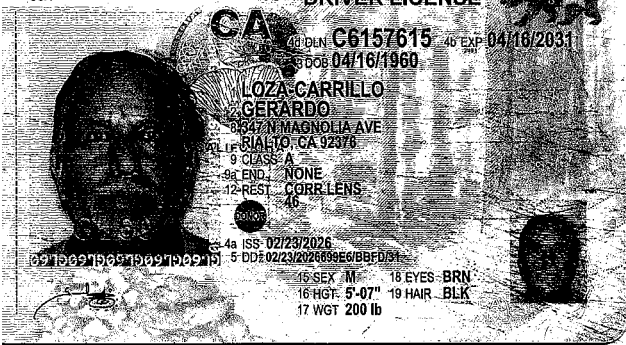

CALIFORNIA  
USA

COMMERCIAL  
DRIVER LICENSE

0

REV1

### GATE PASS

\*ENT2609804\*

Date	Time	Action
<u>04/18/2026</u>	<u>10:03</u>	<u>1-Pick up shipment</u>